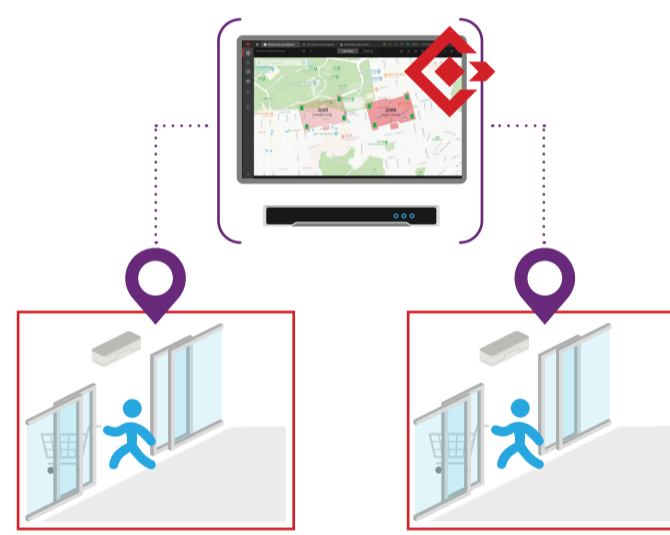

## Solutions

**Single Door Camera Standalone**  
Density Control Solution

- Ideal for small shop
- Fast deployment and cost effective, only one camera and one monitor required
- Basic numeric data shows number of people in premises
- Real time alert and voice prompt from camera when threshold is reached

**Single Door with I Series NVR**  
Density Control Solution

- Ideal for retail shop with single entrance/exit
- User friendly and informative real time data screen displays maximum number accepted and current number inside store with green or red warning signs
- Ideal for placing near entrance, so customers can identify the display
- Fast deployment, only one camera, one NVR and one monitor required

**Multi-Door I Series NVR**  
Density Control Solution

- Ideal for multi entrance/exit market.
- NVR calculates the total figure from all the cameras and displays intuitive real time data with warning symbols

**Multi-Door HikCentral**  
Density Control Solution

- Ideal for large sites with multiple entrances and exits like markets places, supermarkets, depots and distributions centres across multiple locations
- HikCentral software calculates the total figures from all the cameras and displays intuitive real time data with warning symbols
- Central management to view and review whole system via HikCentral software
- Business intelligence reports for further analysis